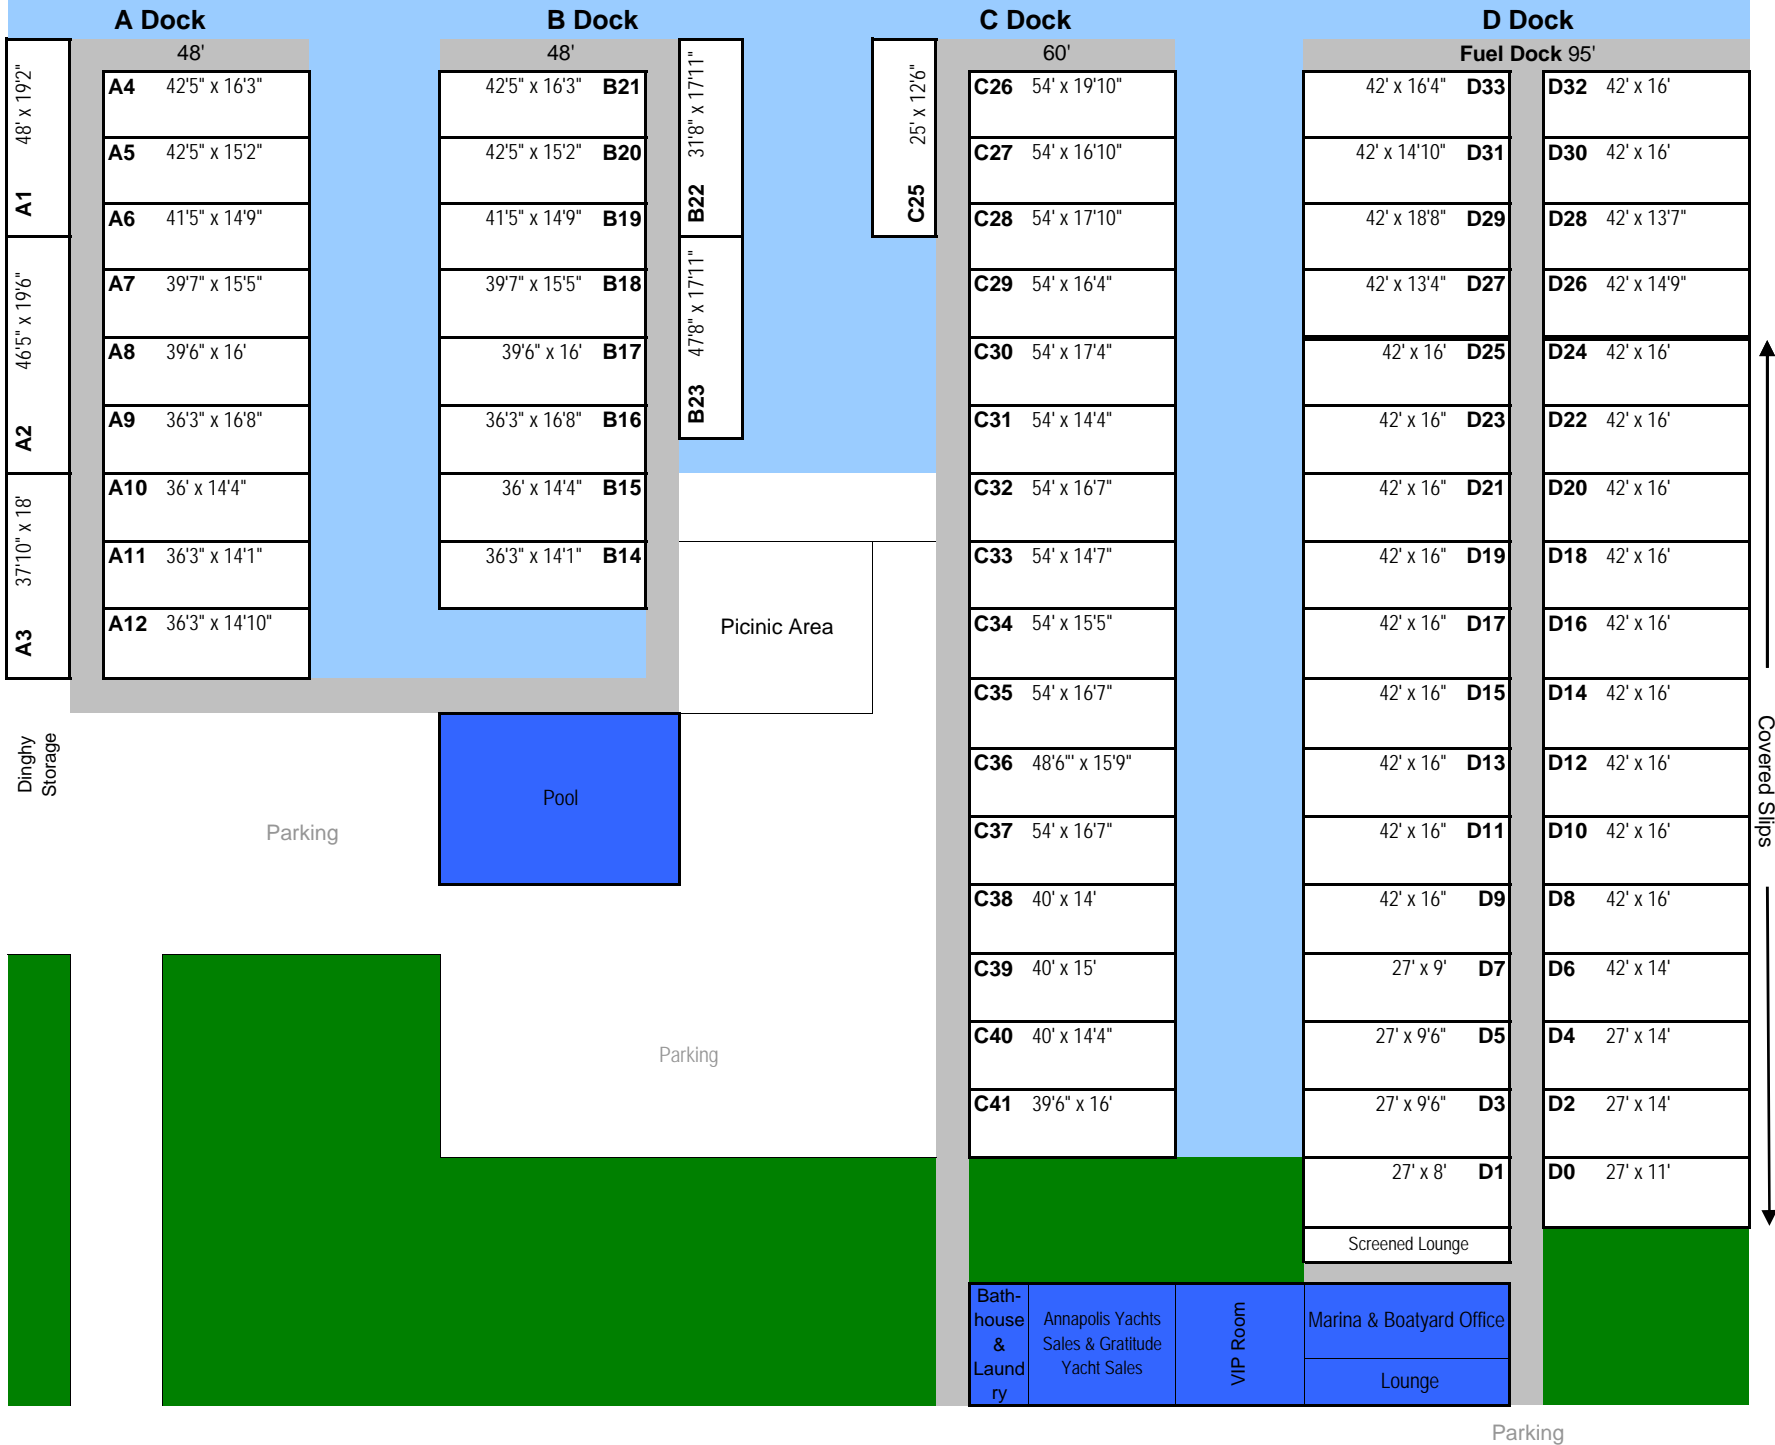

Jackson's Creek

Covered Slips

Parking